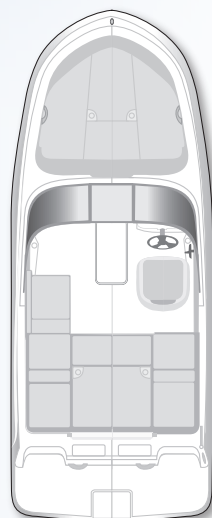

EXPERIENCE THE EVOLUTION™

BAYLINER®

Colors, graphics and some equipment shown, subject to change without notice. To view a complete list of colors and options, visit global.bayliner.com

STANDARD FEATURES

ENGINE

- 115 HP XL EFI CT Mercury FourStroke Outboard
- 200 HP ECT 4.5L MPI MerCruiser Sterndrive (Alpha 1 Outdrive)

COCKPIT

- Standard Speakers (2)
- Cup Holders (6)
- Grab Handles (6)
- Mooring Cleats (4)
- Fuel Fill w/ Integrated Vent
- Glove Box
- Cockpit Table
- Helm Seat w/ 180° Swivel
- In-Floor Ski/Wakeboard Storage
- Waterproof 120-Watt AM/FM Stereo w/ mp3 Capability

ELECTRICAL SYSTEM & ENGINE COMPARTMENT

- Battery Switch
- 500 GPH Bilge Pump (Automatic)
- 12V Blower

HELM

- Multi-Function Gauges w/ Fog-Resistant Glass Lenses: Fuel, Speedometer, Tachometer, Voltmeter
- 12V Accessory Outlet
- 12V Horn
- Analog Trim Indicator
- Side-Mounted Engine Controls w/ Trim & Tilt Switch in Handle
- Tilt Steering
- Custom Sport Steering Wheel
- Hydraulic Steering System (115 HP and Below Outboard Only)
- Rack & Pinion Power Steering (Sterndrive Only)

HULL AND DECK

- Bow & Transom Eyes (3)
- 12V Navigation Lights
- Fiberglass Floor Liner
- Sport Windshield w/ Opening Center Panel
- Swim Platform w/ Telescoping Ladder
- Anchor Roller

INTERIOR COLOR

- Almond

COLOR SELECTION

- Two-Tone Hull Colors: White w/ White, Grey, Dark Blue, Black or Taupe

GRAPHIC OPTIONS

- Boot Stripe: Dark Grey, Dark Blue, Silver, Orange, or Red

OPTIONS

ENGINE OPTIONS

- 150 HP XL EFI Mercury FourStroke Outboard
- 170 HP OSD 2.0L Diesel Sterndrive (Alpha 1 Outdrive)

HELM

- 7" Glass Dash w/ Mercury Vessel View

HULL AND DECK

- Secure Eye
- Bottom Paint
- Swim Platform Mat (Teak)
- Transom Shower w/ On-Demand Water System

INTERIOR COLOR

- Desert Sand

WATER SPORTS OPTIONS

- Ski Tow Pylon (Outboard Only)

COCKPIT FLOOR COVERING OPTIONS

- Cockpit Flooring (Teak Mat)

ADDITIONAL OPTIONS

- Digital Depth Indicator
- Oil Drip Pan (Sterndrive Only)

PREFERRED PACKAGE W/ CARPETS

- Teak Table
- Stainless Steel Pack
- Sisal Design Carpet Runners
- LED Cup Holder Lights

PREFERRED PACKAGE

- Teak Table
- Stainless Steel Pack
- LED Cup Holder Lights

BIMINI PACKAGE

- Bimini Top w/ Boot
- Cockpit Cover
- Bow Well Cover

CONVERTIBLE TOP PACKAGE

- Convertible Top
- Side Curtains
- Cockpit Cover
- Bow Well Cover

WAKEBOARD TOWER PACKAGE

- Tower w/ Integrated Bimini Top
- Cockpit Cover
- Bow Well Cover

CUSHION PACKAGE

- Helm Bucket Seat Upgrade
- Bow Filler Cushion w/ Bow Wind Block